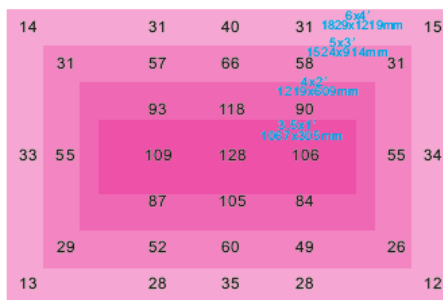

PHOTON FLUX DISTRIBUTION

6"/152mm Height

12"/305mm Height

18"/457mm Height

24"/610mm Height

30"/762mm Height

36"/914mm Height

DIMENSIONS

FN06
50W

23.8inch /
604mm

2.1inch /

54mm **FN12**

47.2inch /
1200mm

85W

LM16
130W

63inch /
1600mm