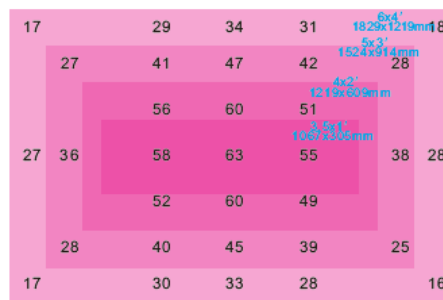

PHOTON FLUX DISTRIBUTION

6"/152mm Height

12"/305mm Height

18"/457mm Height

24"/610mm Height

30"/762mm Height

36"/914mm Height

DIMENSIONS

FN06
50W

23.8inch /
604mm

2.1inch /

54mm **FN12**

47.2inch /
1200mm

85W

LM16
130W

63inch /
1600mm