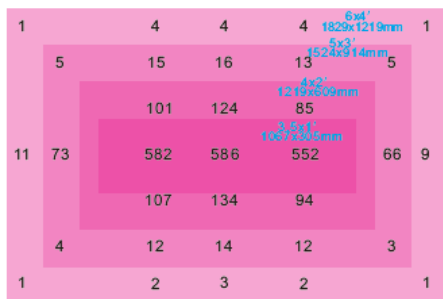

OSRAM LEDs, LM-80
ETL, LM-79, CE certification

SPECIFICATIONS

MODEL	FN06						FN12						FN16					
Power Consumption (incl. driver)	50W						85W						130W					
Input Voltage	AC100-277V																	
Input Current	Max 0.6A@100VAC Max 0.3A@230VAC Max 0.25A@277VAC						Max 1A@100VAC Max 0.5A@230VAC Max 0.4A@277VAC						Max 1.5A@100VAC Max 0.7A@230VAC Max 0.55A@277VAC					
Input Frequency	50/60Hz																	
Power Factor	>0.9																	
Spectrum	FSG		FSM		R9B1		FSG		FSM		R9B1		FSG		FSM		FSS	
PPF(μmol/s)	115	125	105	115	106	135	196	213	179	196	179	230	299	325	273	299	273	351
Efficacy (μmol/J)	2.3	2.5	2.1	2.3	2.1	2.7	2.3	2.5	2.1	2.3	2.1	2.7	2.3	2.5	2.1	2.3	2.1	2.7
Heat Output	170 BTU/h						289 BTU/h						442 BTU/h					
Dimming	Non-dimmable																	
Operating Temperature	-4F - 113F° (-20C - 45C°)																	
Storage Temperature	-40F - 176F° (-40C - 80C°)																	
Dimensions (L*W*H)	23.8*2.1*1.3inch (604*54*33mm)						47.2*2.1*1.3inch (1200*54*33mm)						63*2.1*1.3inch (1600*54*33mm)					
Weight	1.54lbs(0.7kg)						1.98lbs(0.9kg)						2.64lbs(1.2kg)					
L70 Rating	>78,000 hrs																	
L90 Rating	>54,000 hrs																	
ETL Certification	UL 8750 Luminaires (UL 1598:2008 Ed.3 +R:17Oct2012) Luminaires (R2013) (CSA C22.2#250.0:2008 Ed.3 +G1;G2)																	
Location Rating	Damp																	
LVD Certification	IEC/EN 60598-2-1 IEC/EN 60598-1																	

PHOTON FLUX DISTRIBUTION

6"/152mm Height

12"/305mm Height

18"/457mm Height

24"/610mm Height

30"/762mm Height

36"/914mm Height

DIMENSIONS

FN06
50W

23.8inch /
604mm

2.1inch /

54mm **FN12**

47.2inch /
1200mm

85W

LM16
130W

63inch /
1600mm