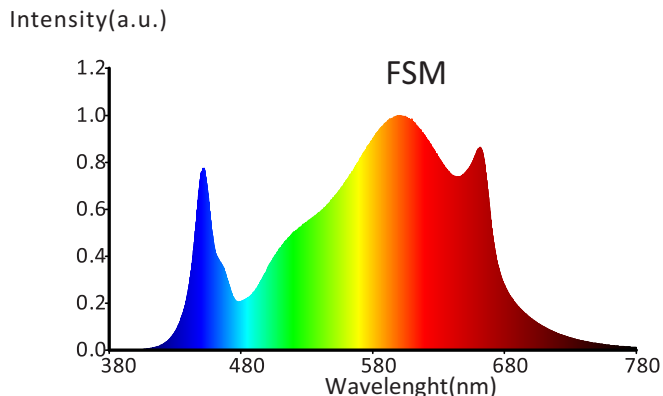

OSRAM LEDs, LM-80
ETL, LM-79, CE certification

SPECIFICATIONS

MODEL	FN06						FN12						FN16					
Power Consumption (incl. driver)	50W						85W						130W					
Input Voltage	AC100-277V																	
Input Current	Max 0.6A@100VAC Max 0.3A@230VAC Max 0.25A@277VAC						Max 1A@100VAC Max 0.5A@230VAC Max 0.4A@277VAC						Max 1.5A@100VAC Max 0.7A@230VAC Max 0.55A@277VAC					
Input Frequency	50/60Hz																	
Power Factor	>0.9																	
Spectrum	FSG		FSM		R9B1		FSG		FSM		R9B1		FSG		FSM		FSS	
PPF(μmol/s)	115	125	105	115	106	135	196	213	179	196	179	230	299	325	273	299	273	351
Efficacy (μmol/J)	2.3	2.5	2.1	2.3	2.1	2.7	2.3	2.5	2.1	2.3	2.1	2.7	2.3	2.5	2.1	2.3	2.1	2.7
Heat Output	170 BTU/h						289 BTU/h						442 BTU/h					
Dimming	Non-dimmable																	
Operating Temperature	-4F - 113F° (-20C - 45C°)																	
Storage Temperature	-40F - 176F° (-40C - 80C°)																	
Dimensions (L*W*H)	23.8*2.1*1.3inch (604*54*33mm)						47.2*2.1*1.3inch (1200*54*33mm)						63*2.1*1.3inch (1600*54*33mm)					
Weight	1.54lbs(0.7kg)						1.98lbs(0.9kg)						2.64lbs(1.2kg)					
L70 Rating	>78,000 hrs																	
L90 Rating	>54,000 hrs																	
ETL Certification	UL 8750 Luminaires (UL 1598:2008 Ed.3 +R:17Oct2012) Luminaires (R2013) (CSA C22.2#250.0:2008 Ed.3 +G1;G2)																	
Location Rating	Damp																	
LVD Certification	IEC/EN 60598-2-1 IEC/EN 60598-1																	