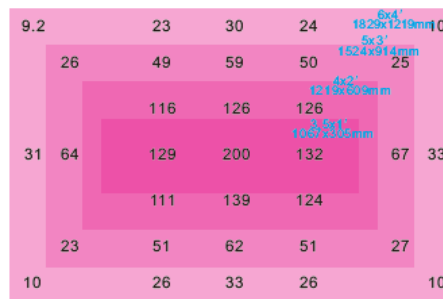

OSRAM LEDs, LM-80
ETL, LM-79, CE certification

SPECIFICATIONS

MODEL	FN06						FN12						FN16					
Power Consumption (incl. driver)	50W						85W						130W					
Input Voltage	AC100-277V																	
Input Current	Max 0.6A@100VAC Max 0.3A@230VAC Max 0.25A@277VAC						Max 1A@100VAC Max 0.5A@230VAC Max 0.4A@277VAC						Max 1.5A@100VAC Max 0.7A@230VAC Max 0.55A@277VAC					
Input Frequency	50/60Hz																	
Power Factor	>0.9																	
Spectrum	FSG		FSM		R9B1		FSG		FSM		R9B1		FSG		FSM		FSS	
PPF(μmol/s)	115	125	105	115	106	135	196	213	179	196	179	230	299	325	273	299	273	351
Efficacy (μmol/J)	2.3	2.5	2.1	2.3	2.1	2.7	2.3	2.5	2.1	2.3	2.1	2.7	2.3	2.5	2.1	2.3	2.1	2.7
Heat Output	170 BTU/h						289 BTU/h						442 BTU/h					
Dimming	Non-dimmable																	
Operating Temperature	-4F - 113F° (-20C - 45C°)																	
Storage Temperature	-40F - 176F° (-40C - 80C°)																	
Dimensions (L*W*H)	23.8*2.1*1.3inch (604*54*33mm)						47.2*2.1*1.3inch (1200*54*33mm)						63*2.1*1.3inch (1600*54*33mm)					
Weight	1.54lbs(0.7kg)						1.98lbs(0.9kg)						2.64lbs(1.2kg)					
L70 Rating	>78,000 hrs																	
L90 Rating	>54,000 hrs																	
ETL Certification	UL 8750 Luminaires (UL 1598:2008 Ed.3 +R:17Oct2012) Luminaires (R2013) (CSA C22.2#250.0:2008 Ed.3 +G1;G2)																	
Location Rating	Damp																	
LVD Certification	IEC/EN 60598-2-1 IEC/EN 60598-1																	

PHOTON FLUX DISTRIBUTION

6"/152mm Height

12"/305mm Height

18"/457mm Height

24"/610mm Height

30"/762mm Height

36"/914mm Height

DIMENSIONS

FN06
50W

23.8inch /
604mm

2.1inch /

54mm **FN12**

47.2inch /
1200mm

85W

LM16
130W

63inch /
1600mm