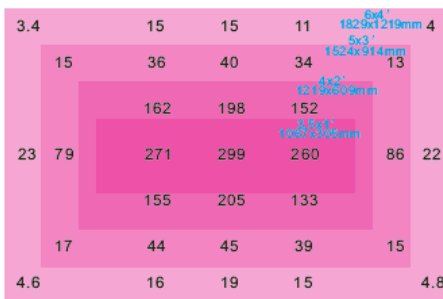

OSRAM LEDs, LM-80
ETL, LM-79, CE certification

SPECIFICATIONS

MODEL	FN06						FN12						FN16					
Power Consumption (incl. driver)	50W						85W						130W					
Input Voltage	AC100-277V																	
Input Current	Max 0.6A@100VAC Max 0.3A@230VAC Max 0.25A@277VAC						Max 1A@100VAC Max 0.5A@230VAC Max 0.4A@277VAC						Max 1.5A@100VAC Max 0.7A@230VAC Max 0.55A@277VAC					
Input Frequency	50/60Hz																	
Power Factor	>0.9																	
Spectrum	FSG		FSM		R9B1		FSG		FSM		R9B1		FSG		FSM		FSS	
PPF(μmol/s)	115	125	105	115	106	135	196	213	179	196	179	230	299	325	273	299	273	351
Efficacy (μmol/J)	2.3	2.5	2.1	2.3	2.1	2.7	2.3	2.5	2.1	2.3	2.1	2.7	2.3	2.5	2.1	2.3	2.1	2.7
Heat Output	170 BTU/h						289 BTU/h						442 BTU/h					
Dimming	Non-dimmable																	
Operating Temperature	-4F - 113F° (-20C - 45C°)																	
Storage Temperature	-40F - 176F° (-40C - 80C°)																	
Dimensions (L*W*H)	23.8*2.1*1.3inch (604*54*33mm)						47.2*2.1*1.3inch (1200*54*33mm)						63*2.1*1.3inch (1600*54*33mm)					
Weight	1.54lbs(0.7kg)						1.98lbs(0.9kg)						2.64lbs(1.2kg)					
L70 Rating	>78,000 hrs																	
L90 Rating	>54,000 hrs																	
ETL Certification	UL 8750 Luminaires (UL 1598:2008 Ed.3 +R:17Oct2012) Luminaires (R2013) (CSA C22.2#250.0:2008 Ed.3 +G1;G2)																	
Location Rating	Damp																	
LVD Certification	IEC/EN 60598-2-1 IEC/EN 60598-1																	

PHOTON FLUX DISTRIBUTION

6"/152mm Height

12"/305mm Height

18"/457mm Height

24"/610mm Height

30"/762mm Height

36"/914mm Height

DIMENSIONS

FN06
50W

23.8inch /
604mm

2.1inch /

54mm **FN12**

47.2inch /
1200mm

85W

LM16
130W

63inch /
1600mm