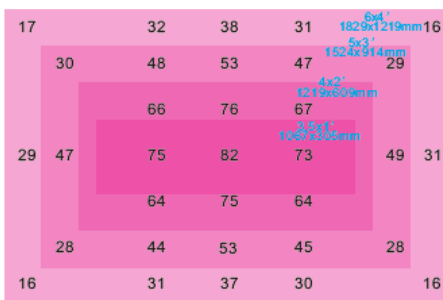

PHOTON FLUX DISTRIBUTION

6"/152mm Height

12"/305mm Height

18"/457mm Height

24"/610mm Height

30"/762mm Height

36"/914mm Height

DIMENSIONS

FN06
50W

23.8inch /
604mm

2.1inch /

54mm **FN12**

47.2inch /
1200mm

85W

LM16
130W

63inch /
1600mm