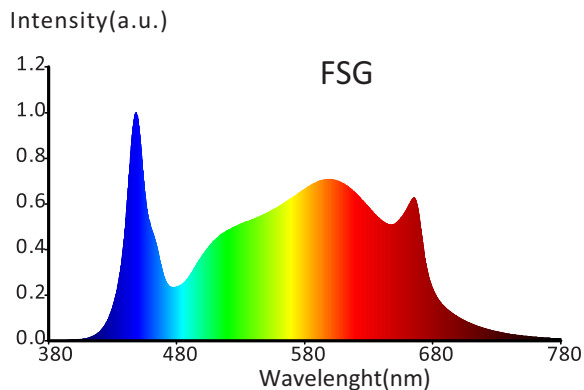

OSRAM LEDs, LM-80
ETL, LM-79, CE certification

SPECIFICATIONS

MODEL	FN06						FN12						FN16					
Power Consumption (incl. driver)	50W						85W						130W					
Input Voltage	AC100-277V																	
Input Current	Max 0.6A@100VAC Max 0.3A@230VAC Max 0.25A@277VAC						Max 1A@100VAC Max 0.5A@230VAC Max 0.4A@277VAC						Max 1.5A@100VAC Max 0.7A@230VAC Max 0.55A@277VAC					
Input Frequency	50/60Hz																	
Power Factor	>0.9																	
Spectrum	FSG		FSM		R9B1		FSG		FSM		R9B1		FSG		FSM		FSS	
PPF(μmol/s)	115	125	105	115	106	135	196	213	179	196	179	230	299	325	273	299	273	351
Efficacy (μmol/J)	2.3	2.5	2.1	2.3	2.1	2.7	2.3	2.5	2.1	2.3	2.1	2.7	2.3	2.5	2.1	2.3	2.1	2.7
Heat Output	170 BTU/h						289 BTU/h						442 BTU/h					
Dimming	Non-dimmable																	
Operating Temperature	-4F - 113F° (-20C - 45C°)																	
Storage Temperature	-40F - 176F° (-40C - 80C°)																	
Dimensions (L*W*H)	23.8*2.1*1.3inch (604*54*33mm)						47.2*2.1*1.3inch (1200*54*33mm)						63*2.1*1.3inch (1600*54*33mm)					
Weight	1.54lbs(0.7kg)						1.98lbs(0.9kg)						2.64lbs(1.2kg)					
L70 Rating	>78,000 hrs																	
L90 Rating	>54,000 hrs																	
ETL Certification	UL 8750 Luminaires (UL 1598:2008 Ed.3 +R:17Oct2012) Luminaires (R2013) (CSA C22.2#250.0:2008 Ed.3 +G1;G2)																	
Location Rating	Damp																	
LVD Certification	IEC/EN 60598-2-1 IEC/EN 60598-1																	

PHOTON FLUX DISTRIBUTION

6"/152mm Height

12"/305mm Height

18"/457mm Height

24"/610mm Height

30"/762mm Height

36"/914mm Height

DIMENSIONS